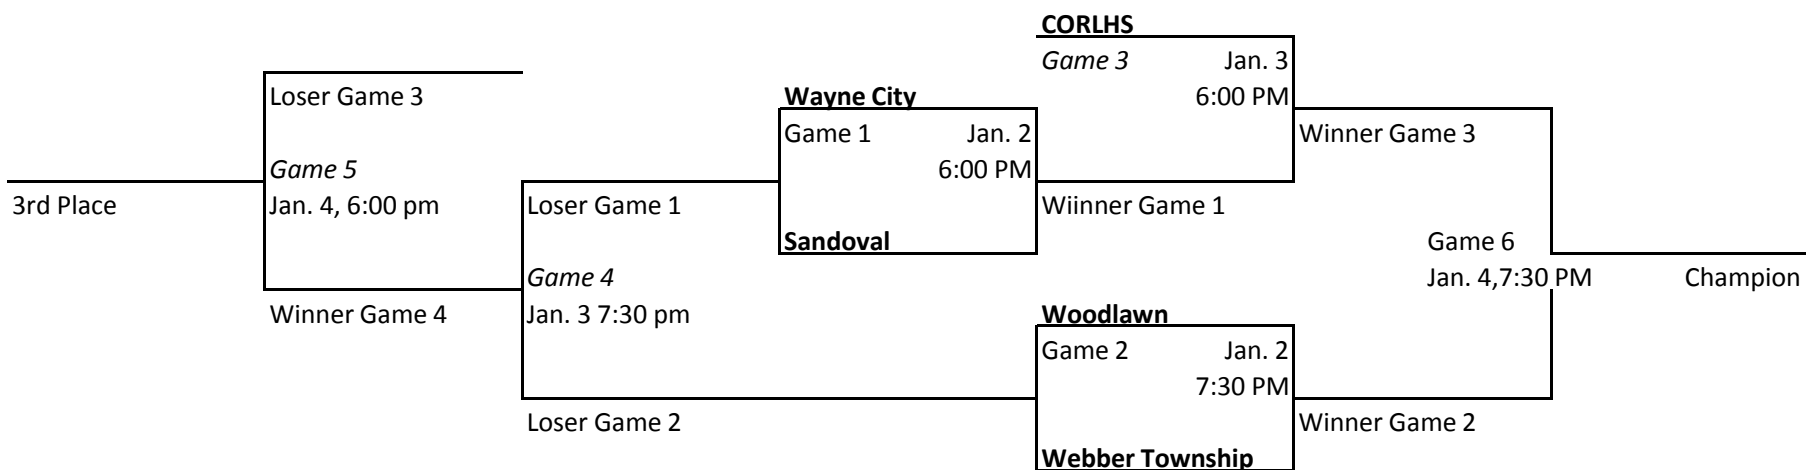

# 2019 MTC Girls Basketball Tournament

Held at Sandoval High School

The top team in the bracket will be designated as the HOME team. They will wear white jerseys and be assigned the north bench and northeast locker room. The bottom team will be AWAY and wear dark jerseys. They will be assigned the south bench and southwest locker room.